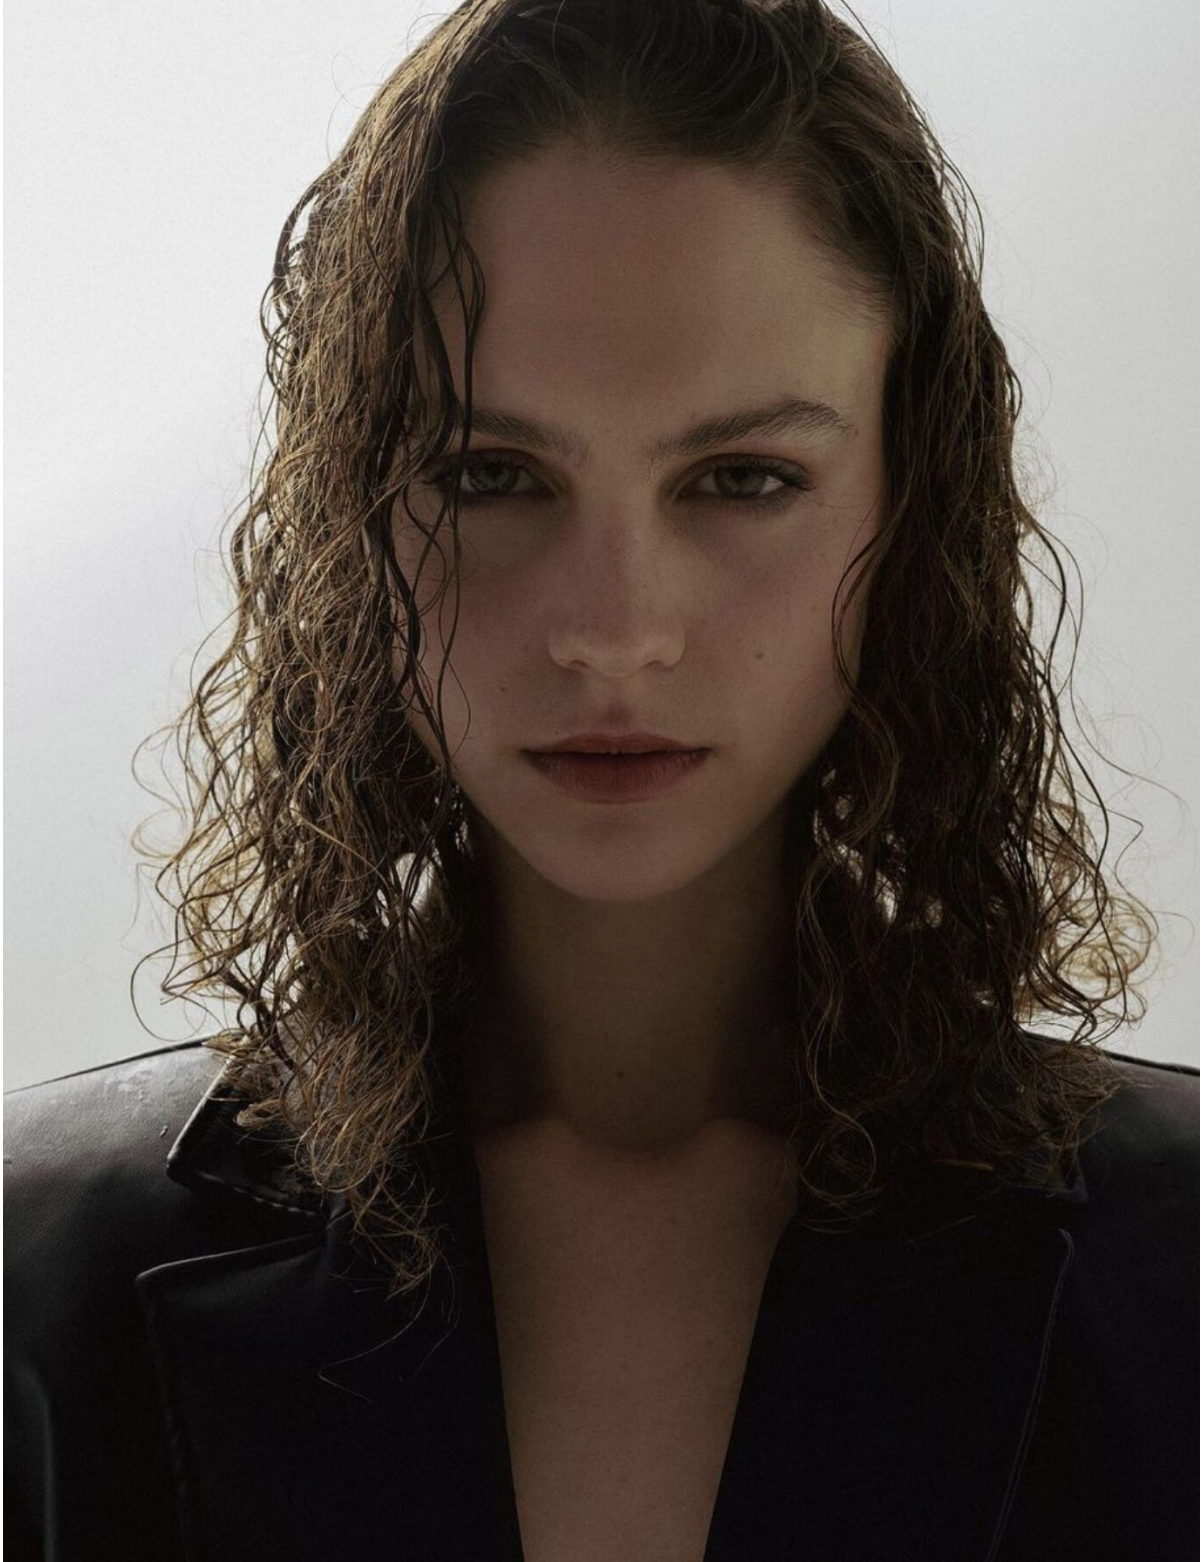

SIMI KOWALSKI

height 5'8.5 · bust 32.5" · cup B · waist 23" · hips 35" · dress 36 EU/6 US/8 UK
shoes size 38 EU/7 US/5 UK · hair brown · eyes brown